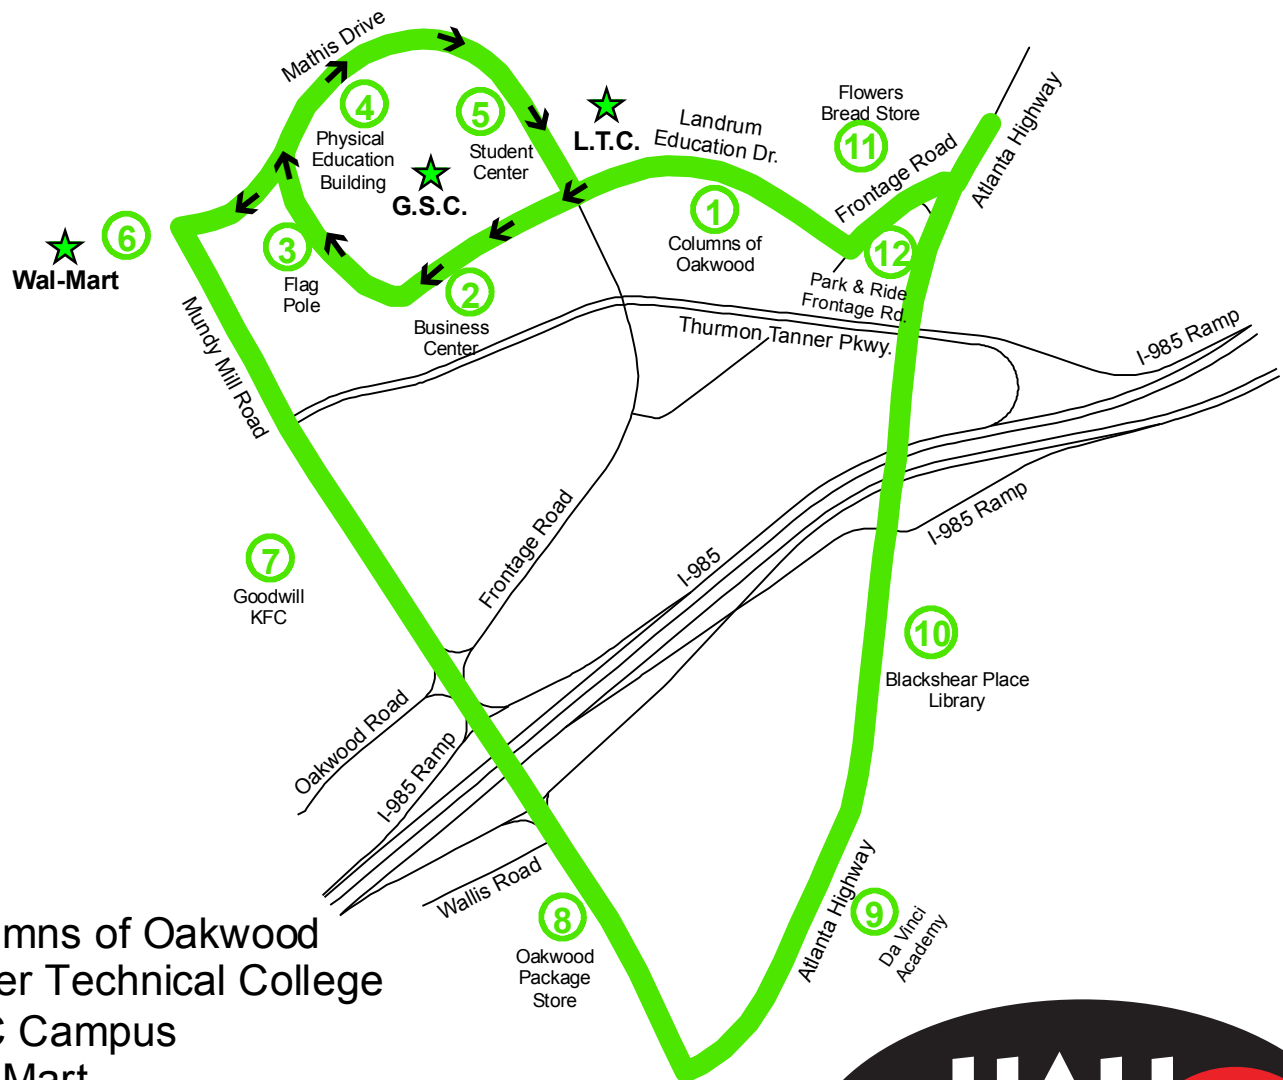

HALL AREA TRANSIT

ROUTE 7

GAINESVILLE STATE COLLEGE- LANIER TECHNICAL COLLEGE- BLACKSHEAR PLACE LIBRARY

- Columns of Oakwood
- Lanier Technical College
- GSC Campus
- Wal-Mart
- Goodwill
- Oakwood Package Store
- Da Vinci Academy
- Blackshear Place Library
- Flowers Bread Store
- Park & Ride